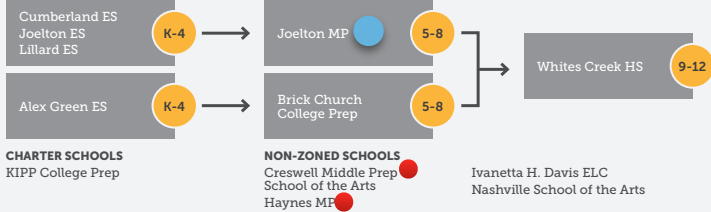

WHITES CREEK CLUSTER

CHARTER SCHOOLS
KIPP College Prep

NON-ZONED SCHOOLS
Creswell Middle Prep
School of the Arts
Haynes MP

Ivanetta H. Davis ELC
Nashville School of the Arts