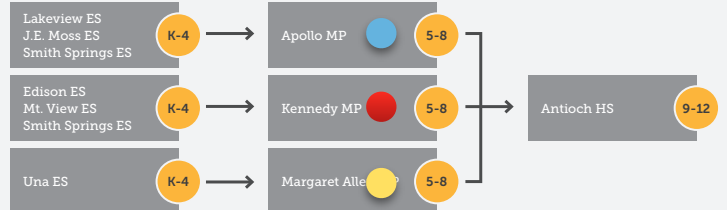

HILLWOOD CLUSTER

NON-ZONED SCHOOLS
MNPS Middle College HS
Nashville Big Picture HS

Bass ALC
Bass Transition

Academy at Old Cockrill
The Cohn Learning Center

OVERTON CLUSTER

CHARTER SCHOOLS
Valor Flagship Academy
Valor Voyager Academy

SOUTHEAST QUADRANT

ANTIOCH CLUSTER

CANE RIDGE CLUSTER

CHARTER SCHOOLS
Knowledge Academies
Knowledge Academies HS

Knowledge Academies at the Crossings
Intrepid Prep

NON-ZONED SCHOOLS
Academy at Hickory Hollow
Cambridge ELC