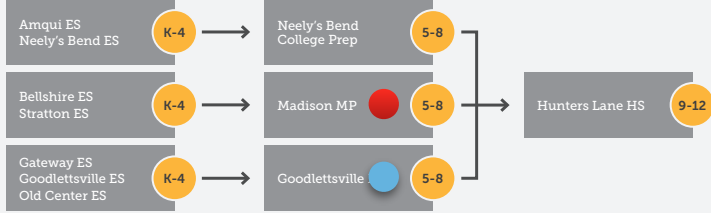

2017-18 Middle School STEAM Transformation Plan

NORTHWEST QUADRANT

HUNTERS LANE CLUSTER

CHARTER SCHOOLS
Nashville Academy of Computer Science
RePublic HS
Smithson Craighead Academy

PEARL-COHN CLUSTER

CHARTER SCHOOLS
LEAD Academy HS
Nashville Prep
Purpose Prep
Rocketship 3

NON-ZONED SCHOOLS
Carter Lawrence Magnet ES
Head Magnet MP
Hull Jackson ES
Hume-Fogg Magnet HS

Jones ES
Meigs Magnet MP
MLK Magnet (7-12)
Rose Park Magnet MP

WHITES CREEK CLUSTER

CHARTER SCHOOLS
KIPP College Prep

NON-ZONED SCHOOLS
Creswell Middle Prep
School of the Arts
Haynes MP

Ivanetta H. Davis ELC
Nashville School of the Arts

NORTHEAST QUADRANT

MAPLEWOOD CLUSTER

CHARTER SCHOOLS
KIPP Academy
KIPP HS

KIPP Nashville ES
Liberty Collegiate Academy