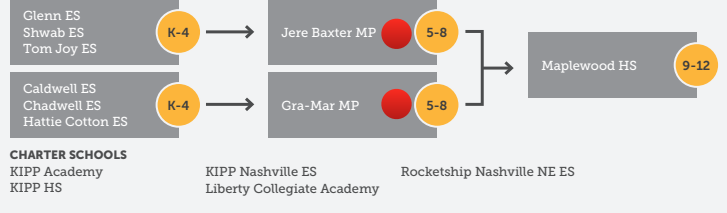

2017-18 Middle School STEAM Transformation Plan

NORTHWEST QUADRANT

HUNTERS LANE CLUSTER

CHARTER SCHOOLS
Nashville Academy of Computer Science
RePublic HS
Smithson Craighead Academy

PEARL-COHN CLUSTER

CHARTER SCHOOLS
LEAD Academy HS
Nashville Prep
Purpose Prep
Rocketship 3

NON-ZONED SCHOOLS
Carter Lawrence Magnet ES
Head Magnet MP
Hull Jackson ES
Hume-Fogg Magnet HS

Jones ES
Meigs Magnet MP
MLK Magnet (7-12)
Rose Park Magnet MP

WHITES CREEK CLUSTER

CHARTER SCHOOLS
KIPP College Prep

NON-ZONED SCHOOLS
Creswell Middle Prep
School of the Arts
Haynes MP

Ivanetta H. Davis ELC
Nashville School of the Arts

NORTHEAST QUADRANT

MAPLEWOOD CLUSTER

CHARTER SCHOOLS
KIPP Academy
KIPP HS

KIPP Nashville ES
Liberty Collegiate Academy