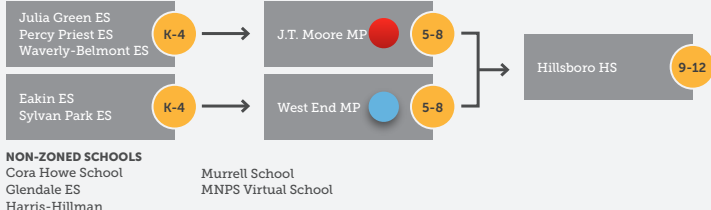

Rocketship Nashville NE ES

MCGAVOCK CLUSTER

CHARTER SCHOOLS
Strive Collegiate Academy

NON-ZONED SCHOOLS
Stanford ES
Academy at Opry Mills

STRATFORD CLUSTER

CHARTER SCHOOLS
East End Prep
Explore Community School
Nashville Classical

NON-ZONED SCHOOLS
East Nashville Magnet MP
East Nashville Magnet HS
Lockeland ES
Ross ELC

SOUTHWEST QUADRANT

HILLSBORO CLUSTER

NON-ZONED SCHOOLS
Cora Howe School
Glendale ES
Harris-Hillman

Murrell School
MNPS Virtual School

HILLWOOD CLUSTER

NON-ZONED SCHOOLS
MNPS Middle College HS
Nashville Big Picture HS

Bass ALC
Bass Transition

Academy at Old Cockrill
The Cohn Learning Center

OVERTON CLUSTER

CHARTER SCHOOLS
Valor Flagship Academy
Valor Voyager Academy