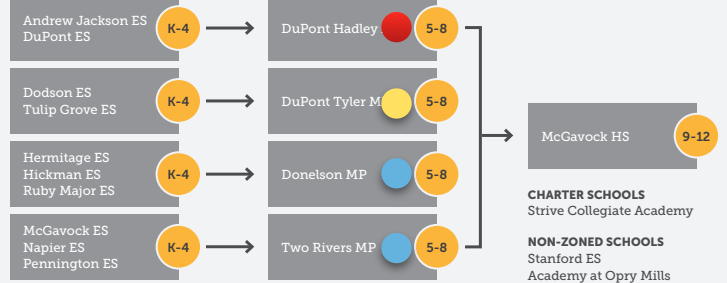

2017-18 Middle School STEAM Transformation Plan

NORTHWEST QUADRANT

HUNTERS LANE CLUSTER

CHARTER SCHOOLS
Nashville Academy of Computer Science
RePublic HS
Smithson Craighead Academy

PEARL-COHN CLUSTER

CHARTER SCHOOLS
LEAD Academy HS
Nashville Prep
Purpose Prep
Rocketship 3

NON-ZONED SCHOOLS
Carter Lawrence Magnet ES
Head Magnet MP
Hull Jackson ES
Hume-Fogg Magnet HS

Jones ES
Meigs Magnet MP
MLK Magnet (7-12)
Rose Park Magnet MP

WHITES CREEK CLUSTER

CHARTER SCHOOLS
KIPP College Prep

NON-ZONED SCHOOLS
Creswell Middle Prep
School of the Arts
Haynes MP

Ivanetta H. Davis ELC
Nashville School of the Arts

NORTHEAST QUADRANT

MAPLEWOOD CLUSTER

CHARTER SCHOOLS
KIPP Academy
KIPP HS

KIPP Nashville ES
Liberty Collegiate Academy

Rocketship Nashville NE ES

MCGAVOCK CLUSTER

CHARTER SCHOOLS
Strive Collegiate Academy

NON-ZONED SCHOOLS
Stanford ES
Academy at Opry Mills

STRATFORD CLUSTER

CHARTER SCHOOLS
East End Prep
Explore Community School
Nashville Classical