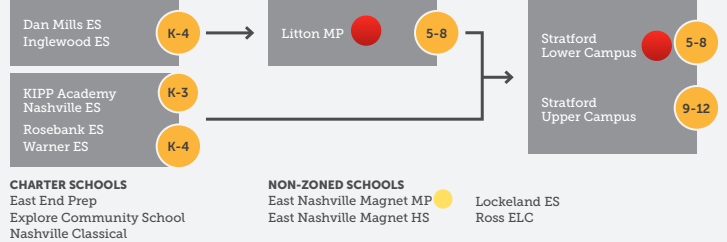

Rocketship Nashville NE ES

MCGAVOCK CLUSTER

CHARTER SCHOOLS
Strive Collegiate Academy

NON-ZONED SCHOOLS
Stanford ES
Academy at Opry Mills

STRATFORD CLUSTER

CHARTER SCHOOLS
East End Prep
Explore Community School
Nashville Classical

NON-ZONED SCHOOLS
East Nashville Magnet MP
East Nashville Magnet HS
Lockeland ES
Ross ELC

SOUTHWEST QUADRANT

HILLSBORO CLUSTER

NON-ZONED SCHOOLS
Cora Howe School
Glendale ES
Harris-Hillman

Murrell School
MNPS Virtual School

HILLWOOD CLUSTER

NON-ZONED SCHOOLS
MNPS Middle College HS
Nashville Big Picture HS

Bass ALC
Bass Transition

Academy at Old Cockrill
The Cohn Learning Center

OVERTON CLUSTER

CHARTER SCHOOLS
Valor Flagship Academy
Valor Voyager Academy