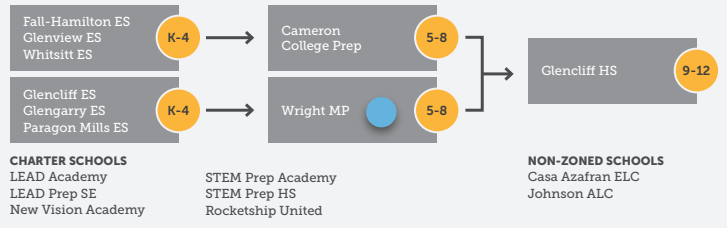

HILLWOOD CLUSTER

NON-ZONED SCHOOLS
MNPS Middle College HS
Nashville Big Picture HS

Bass ALC
Bass Transition

Academy at Old Cockrill
The Cohn Learning Center

OVERTON CLUSTER

CHARTER SCHOOLS
Valor Flagship Academy
Valor Voyager Academy

SOUTHEAST QUADRANT

ANTIOCH CLUSTER

CANE RIDGE CLUSTER

CHARTER SCHOOLS
Knowledge Academies
Knowledge Academies HS

Knowledge Academies at the Crossings
Intrepid Prep

NON-ZONED SCHOOLS
Academy at Hickory Hollow
Cambridge ELC

GLENCLIFF CLUSTER

CHARTER SCHOOLS
LEAD Academy
LEAD Prep SE
New Vision Academy

STEM Prep Academy
STEM Prep HS
Rocketship United

NON-ZONED SCHOOLS
Casa Azafran ELC
Johnson ALC