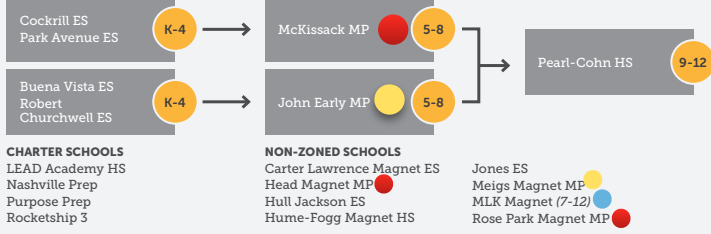

2017-18 Middle School STEAM Transformation Plan

NORTHWEST QUADRANT

HUNTERS LANE CLUSTER

CHARTER SCHOOLS
Nashville Academy of Computer Science
RePublic HS
Smithson Craighead Academy

PEARL-COHN CLUSTER

CHARTER SCHOOLS
LEAD Academy HS
Nashville Prep
Purpose Prep
Rocketship 3

NON-ZONED SCHOOLS
Carter Lawrence Magnet ES
Head Magnet MP
Hull Jackson ES
Hume-Fogg Magnet HS

Jones ES
Meigs Magnet MP
MLK Magnet (7-12)
Rose Park Magnet MP

WHITES CREEK CLUSTER

CHARTER SCHOOLS
KIPP College Prep